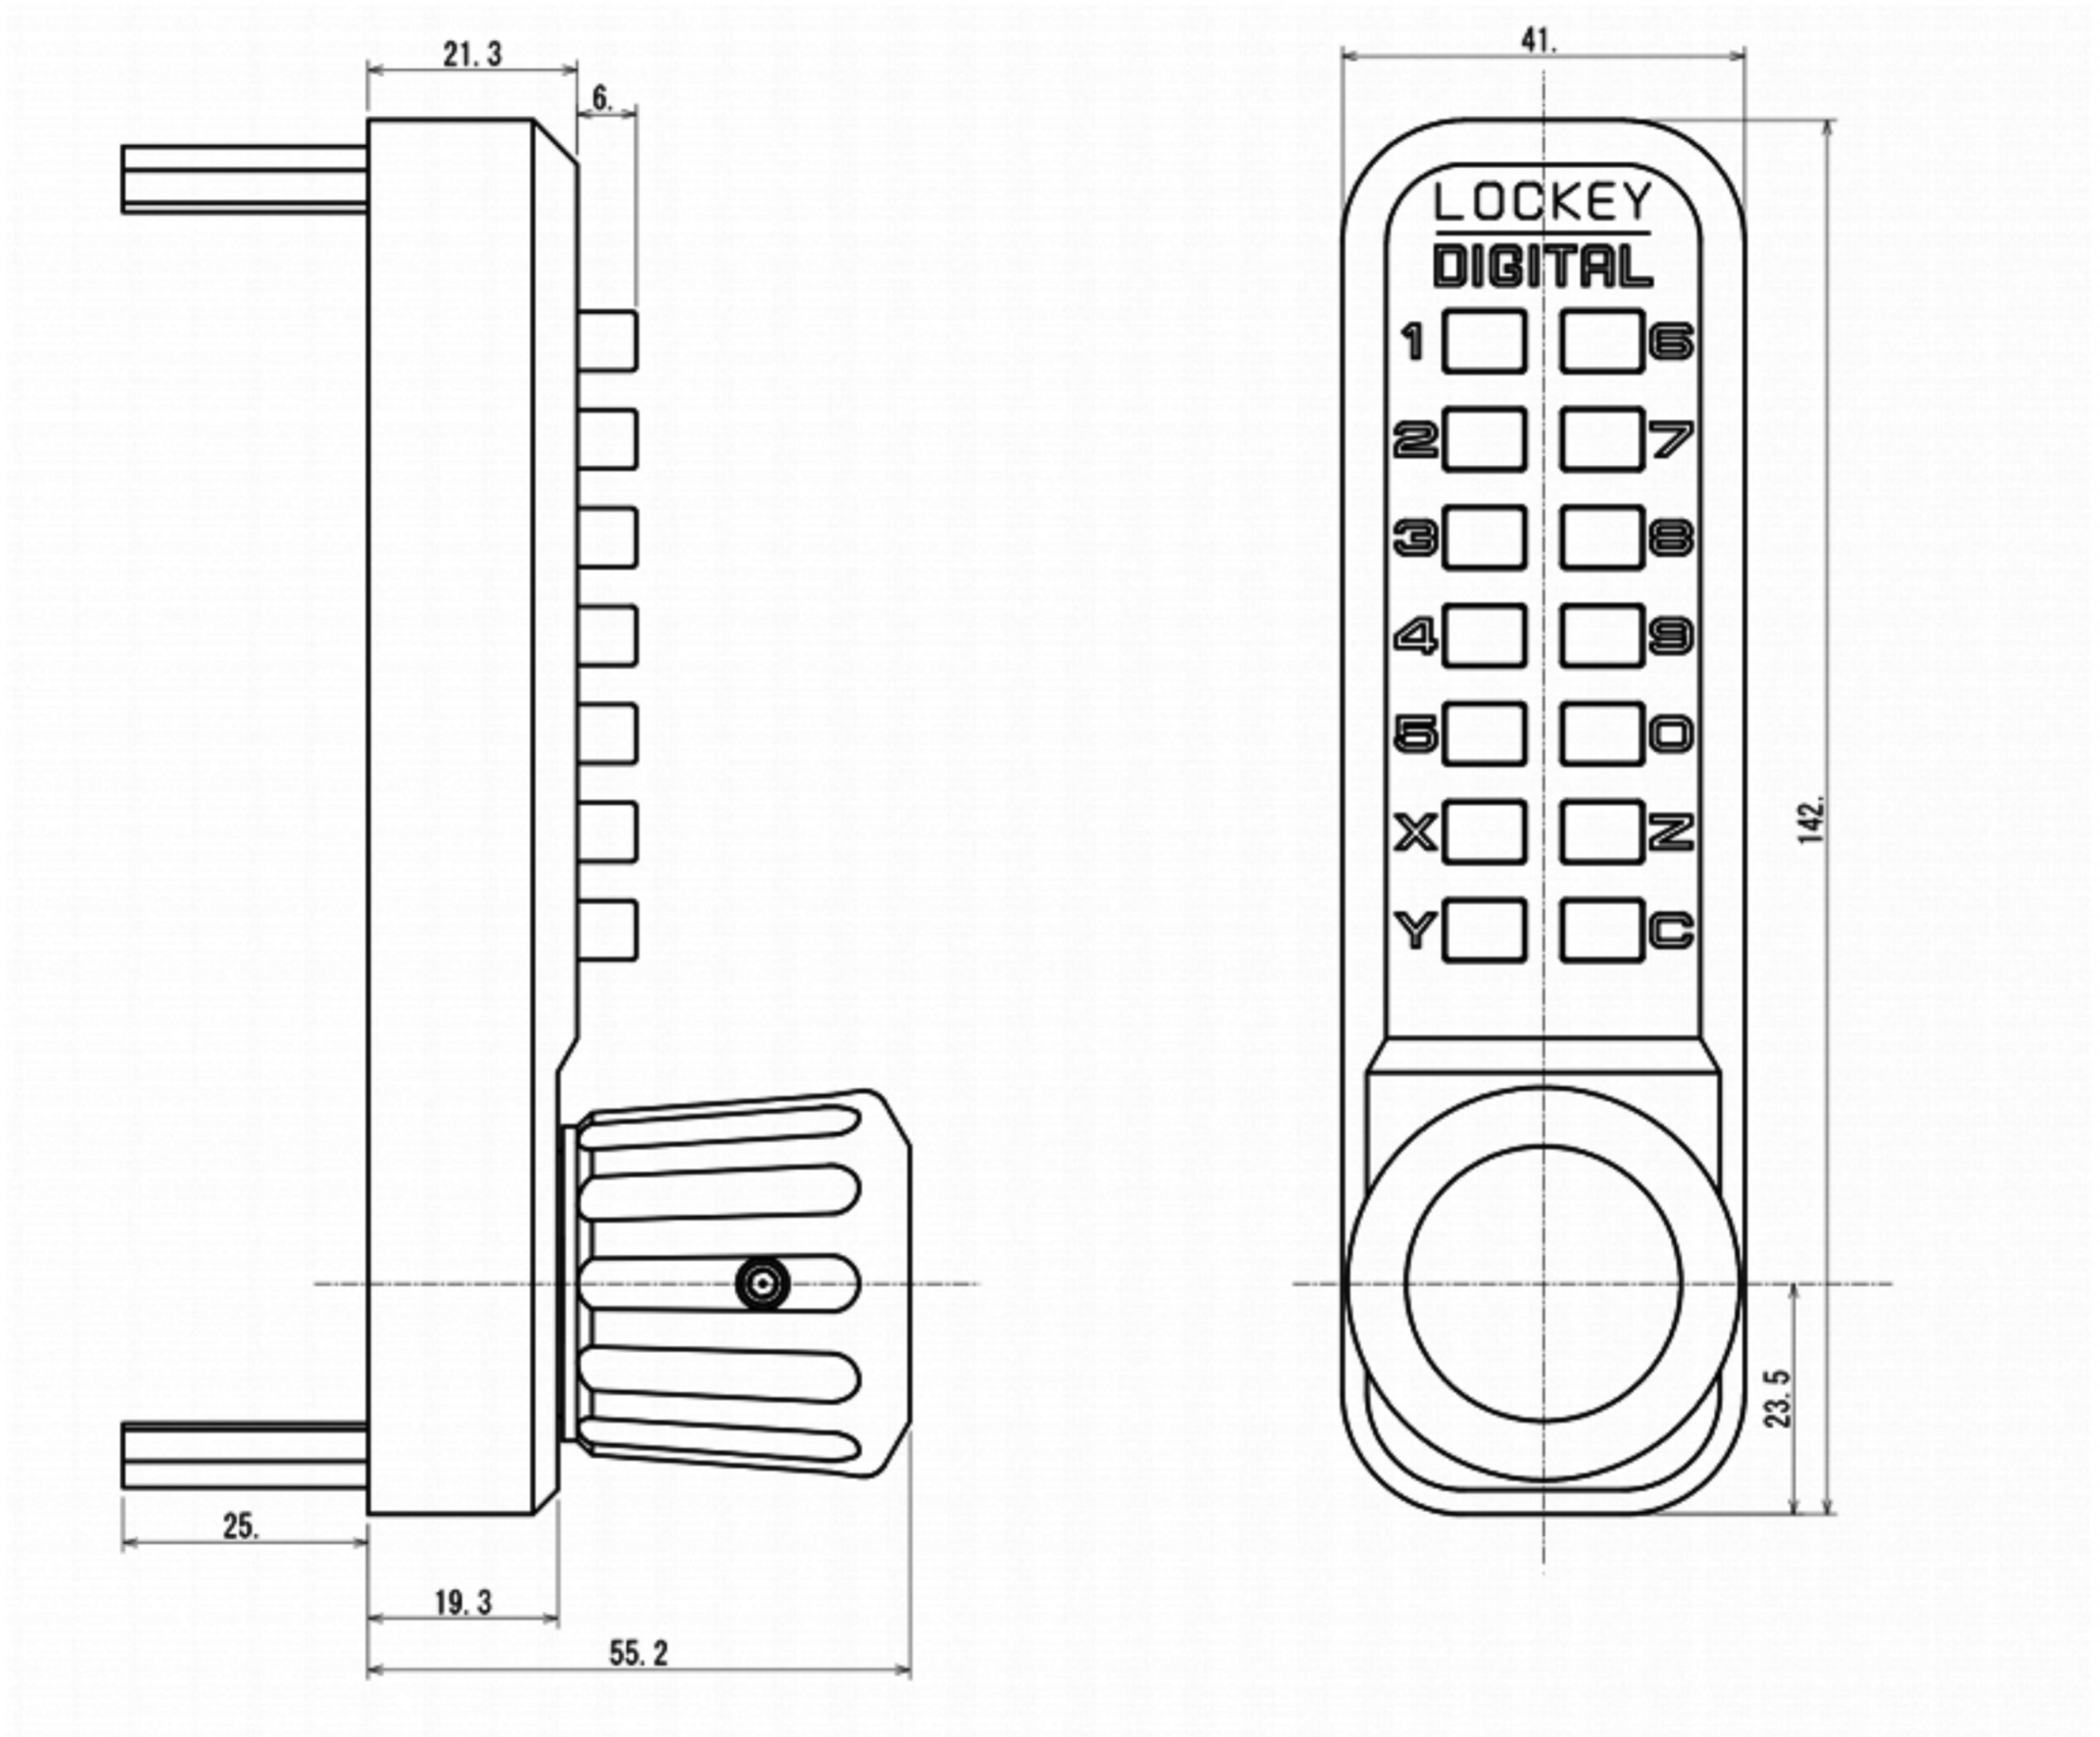

Lockey 2830DC Double-Sided Passage Knob Latchbolt Keypad Lock

Inside and outside
dimensions are the same