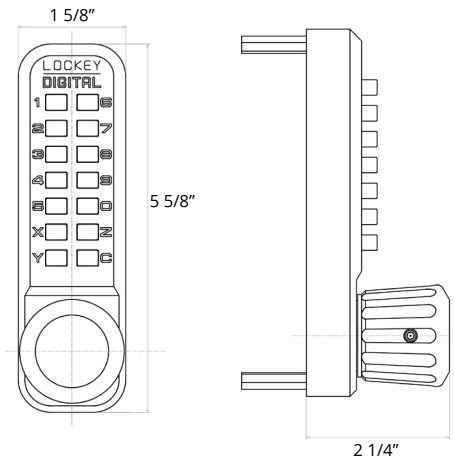

FEATURES

- Mechanical, keyless, narrow stile lock
- Replaces Adams-Rite style lock
- Locks automatically, now with passage function
- One user code
- Knob on exterior, thumb turn on interior
- Changeable handing
- Ideal for aluminum storefront doors

OPTIONS

Single Combination, Double Combination

The 2930 is shipping with a round knob on the inside instead of a thumb turn.

DIMENSIONS & SPECIFICATIONS

Dimensions:

- Length: 5 5/8"
- Width: 1 5/8"
- Depth: 1 5/8"

Total Coverage with Trim Plates: 6" L x 2" W

Door Thickness: 1 1/8" to 2", up to 5" with Extension Kit

Backset: 1 1/8"

Material: Zinc-plated steel

Teflon coated stainless steel interior components

For Exterior & Interior Use

Weather Resistant

Lifetime Mechanical Warranty

ORDERING INFORMATION

Finish	Single Combination	Double Combination
Antique Brass	2930AB	2930ABDC
Bright Brass	2930BB	2930BBDC
Bright Chrome	2930BC	2930BCDC
Jet Black	2930JB	2930JBDC
Marine Grade	2930MG	2930MGDC
Oil Rubbed Bronze	2930OIL	2930OBDC
Satin Chrome	2930SC	2930SCDC
Satin Nickel	2930SN	2930SNDC
White	2930WH	2930WHDC