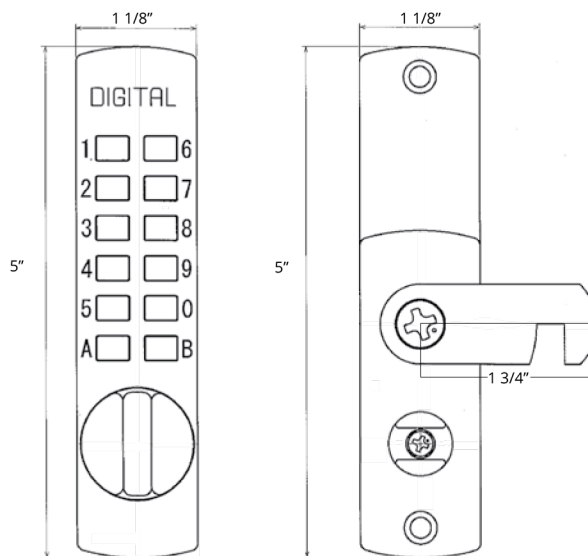

FEATURES

- Mechanical, keyless, push button lock
- Surface mount cam lock
- Ideal for cabinet doors
- One user code
- Low profile
- Compatible with:**
- C-25 Pull Handle (sold separately)
- C-25 Pull Handle not available in BB or MG

DIMENSIONS & SPECIFICATIONS

Exterior Dimensions:

- Length: 5"
- Width: 1 1/8"
- Depth: 1 3/4"

Interior Dimensions:

- Length: 5"
- Width: 1 1/8"
- Depth: 1 1/4"

Door Thickness: 1 1/8" to 2"

- Fits doors 1/8" thick and up with Thin Door Kit
- Fits doors up to 5" thick with Extension Kit
- For Exterior & Interior Use
- Weather Resistant
- Lifetime Mechanical Warranty