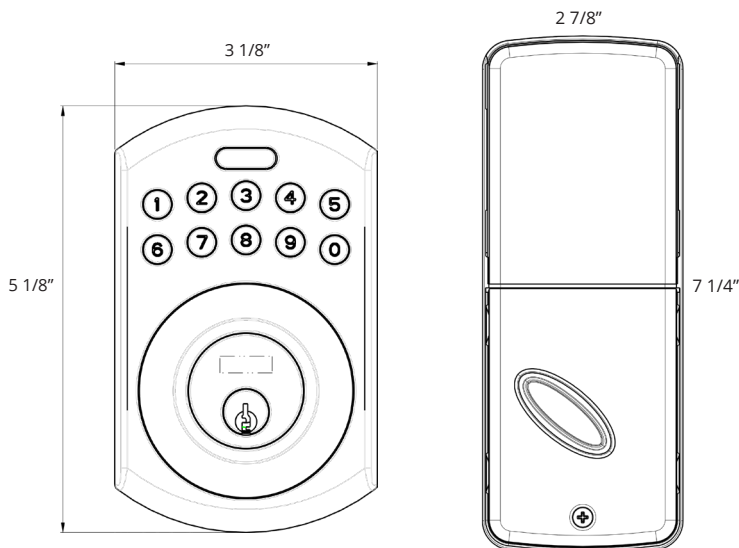

Remote Control