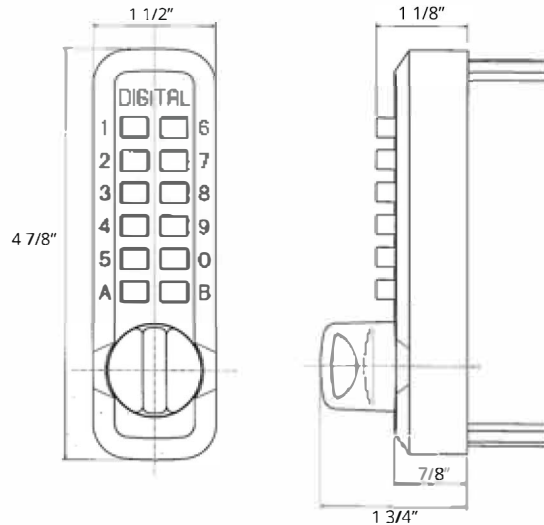

FEATURES

- Mechanical, keyless deadbolt
- Surface/Rim mount
- One user code
- Thumb turn on exterior and interior
- Changeable handing
- Reversible long/short bar
- Ideal for narrow stile doors & cabinets
- Deadbolt throws 3/4"
- Works on most hinged doors

OPTIONS

1. **Finishes:**
2. Antique Brass
   - Bright Brass
   - Jet Black
   - Marine Grade
   - Satin Chrome
   - Satin Nickel
   - White

DIMENSIONS & SPECIFICATIONS

Dimensions:

- Length: 4-7/8"
- Width: 1-1/2"
- Depth: 1-3/4"

Reversible Bar Extension - Long Side: 2-1/4"

Reversible Bar Extension - Short Side: 7/8"

Door Thickness: 1-1/8" to 2"

Fits doors 1/8" thick and up with Thin Door Kit

Fits doors up to 5" thick with Extension Kit

Material: Zinc-plated steel

Teflon coated stainless steel interior components

For Exterior & Interior Use

Weather Resistant

Lifetime Mechanical Warranty

ORDERING INFORMATION

Finish	Order #
Antique Brass	M220AB
Bright Brass	M220BB
Jet Black	M220JB
Marine Grade	M220MG
Satin Chrome	M220SC
Satin Nickel	M220SN
White	M220WH