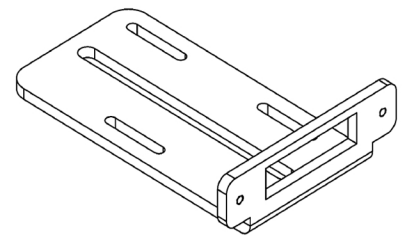

SB2900

Strike Bracket
Compatible with LockeyUSA 2900, 2950
Mounting hardware included:
Strike Bracket, 3" U-Bolt, 3/8" Spin Lock Nut,
1" Self-Tapping Screw, 3/8" x 3/4" Bolt

SB2985

Strike Bracket
Compatible with LockeyUSA 2930, 2985
Mounting hardware included:
Strike Bracket, Strike Plate, Strike Plate Adapter,
3" U-Bolt, Latch Cover, Phillips Screw, 3/8" Spin Lock Nut,
1" Self-Tapping Screw, 3/8" x 3/4" Bolt

DIMENSIONS & SPECIFICATIONS

Dimensions on gate:

Length: 7"

Width: 4 7/8"

Post Size: Up to 3"

Material: 1/4 HRPO, 14 GA HRPO

SB2985 Strike Plate Material: Stainless Steel with Mounting Screws

Finish: Silver powder coated

For Exterior & Interior Use

Weather Resistant

ORDERING INFORMATION

Compatible With:

2900, 2950

2930, 2985

Order Number:

SB2900