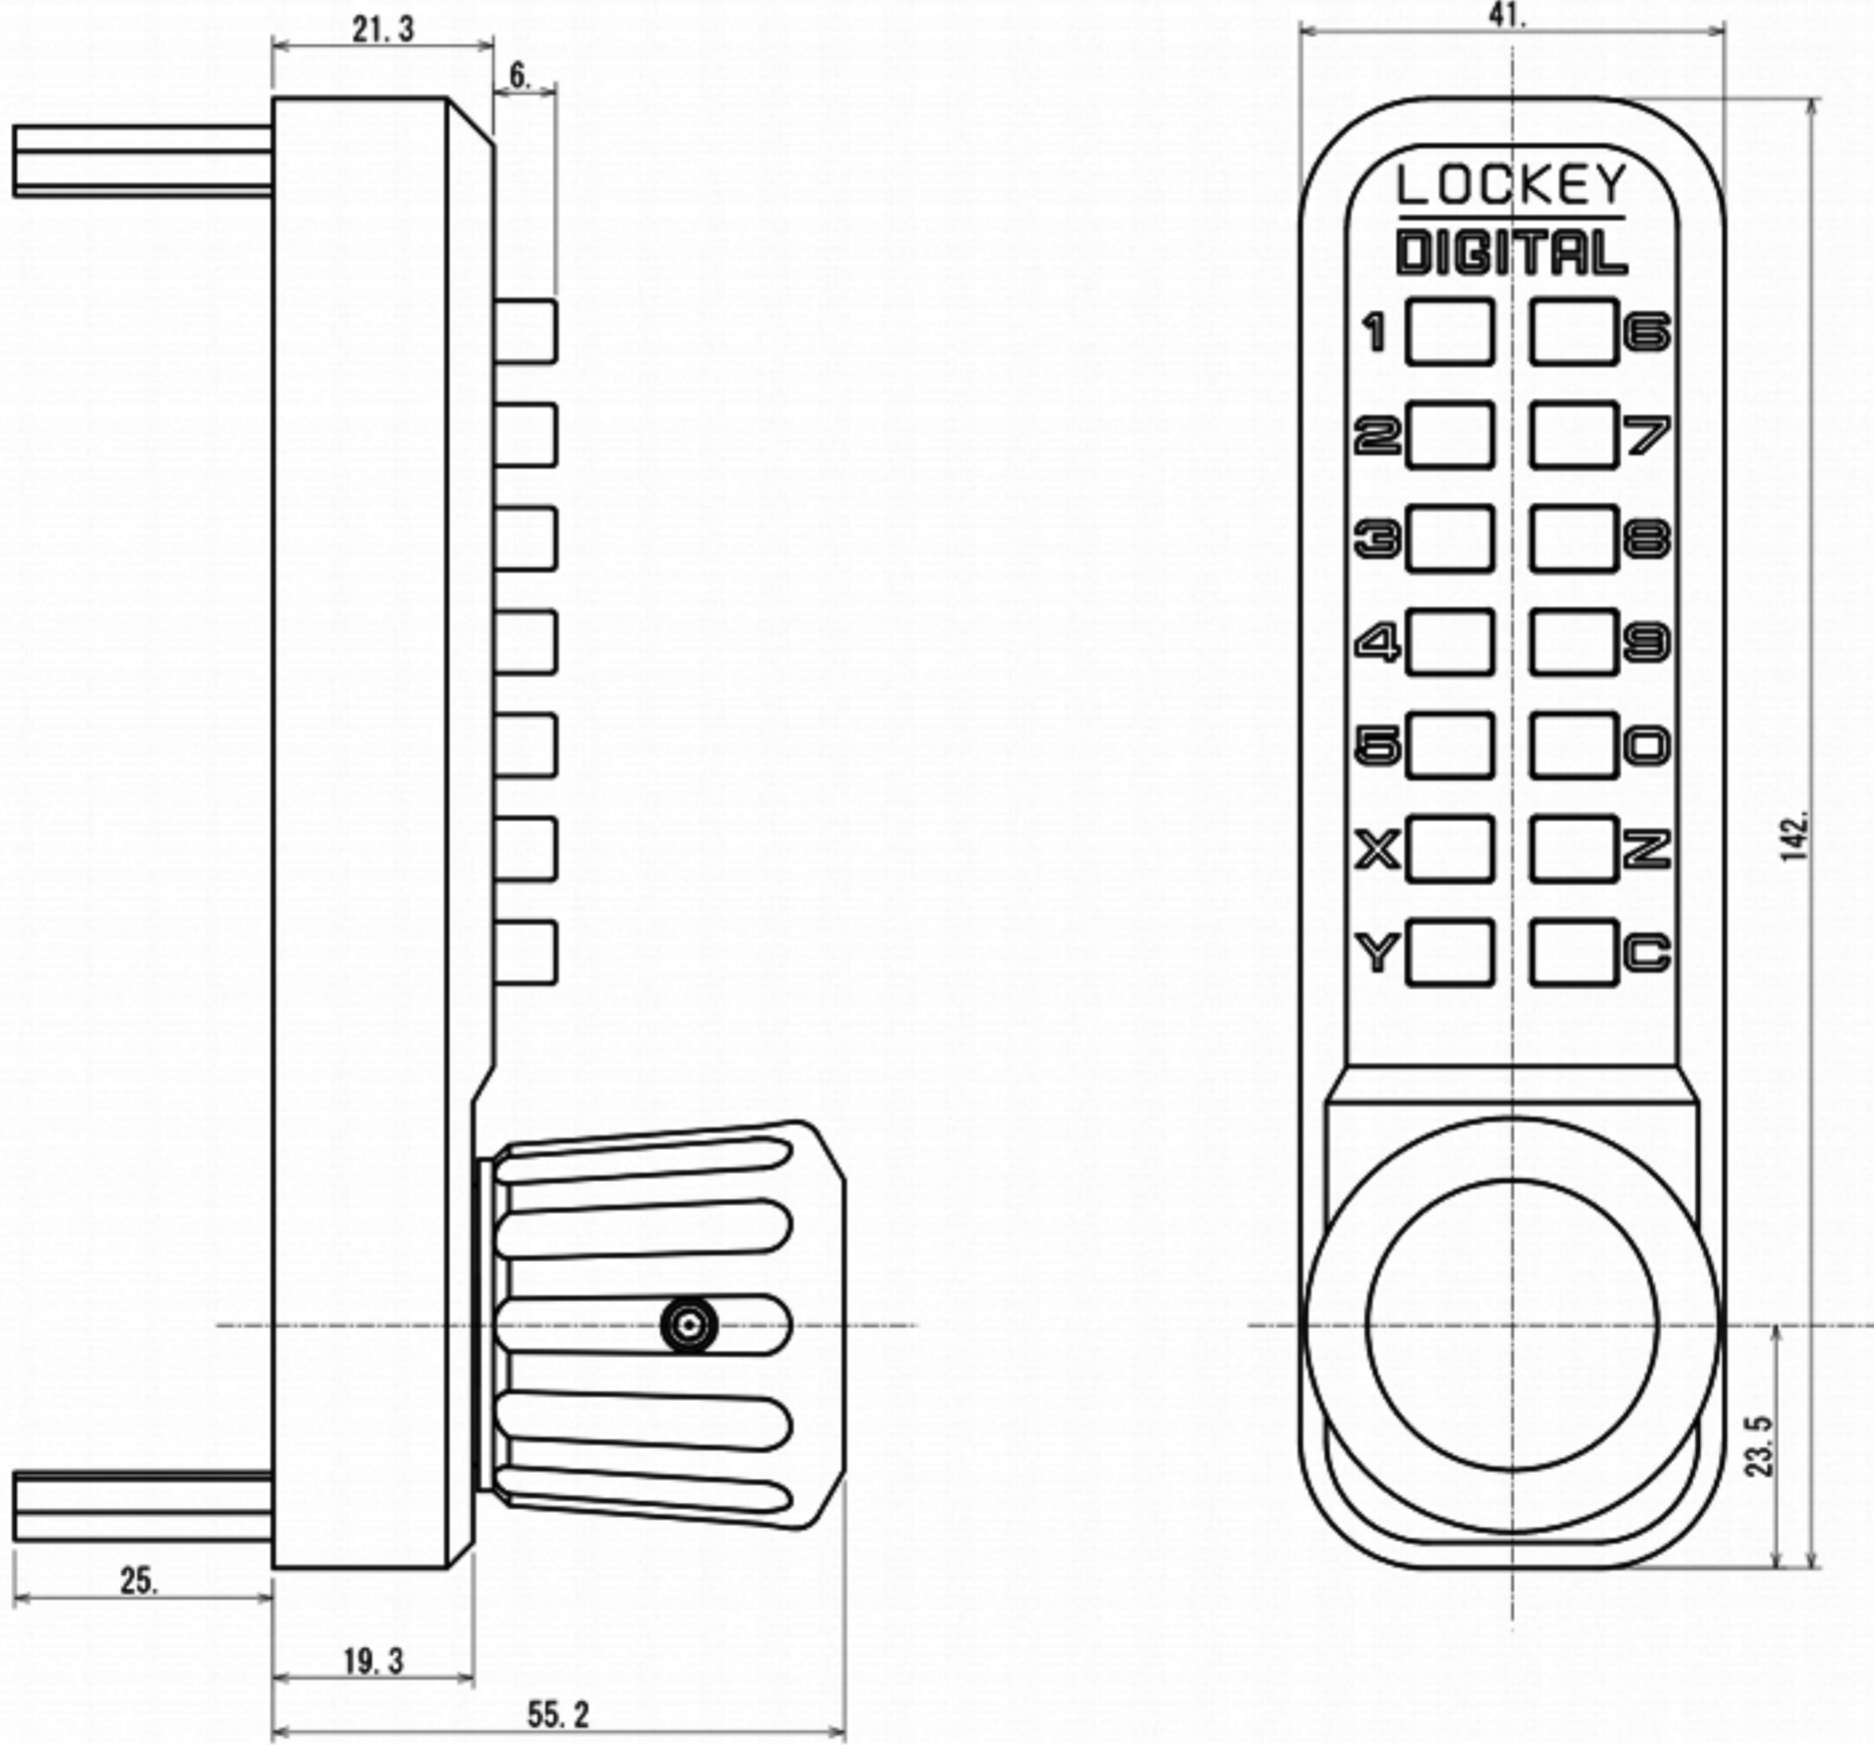

Lockey 2830DC Double-Sided Passage Knob Latchbolt Keypad Lock

Inside and outside
dimensions are the same